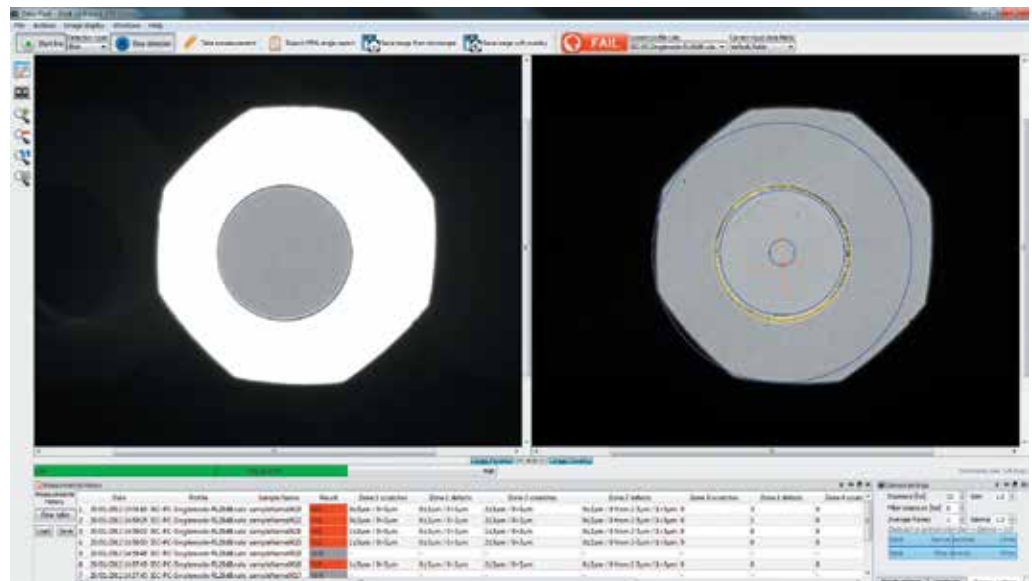

INSPECTION D SCOPE

D SCOPE

High quality digital benchtop Microscope

This unique microscope combines **high quality optics** with a modern and ergonomic design ideally suited to fiber optic applications.

Until the D Scope, most microscopes were suffering from poor illumination quality yielding variable and non-reproducible image quality even amongst scopes of the same kind.

With Blink Automated Inspection plugin, the D Scope is able to **detect and measure automatically scratches and defects** compatible with Industry Standards or customized parameters.

D Scope family is available with **magnification from x50 to x800**.

KEY FEATURES :

- True Koehler optical design for homogeneous lighting
- Real time detection and analysis of surface defects with Blink software
- Independent gain and contrast levels for fiber and ferrule regions
- Adaptors for all PC & APC, single or multi-fiber connectors
- High speed USB 2.0 for live digital image
- Deep blue long life LED light source
- Second stray-light source for surface cleanliness inspection (optional)
- Ergonomic fine focus control
- Automation capabilities
- USB powered - no external power supply needed
- Compatible with desktop PC, laptop, tablet PC

DEEP LEARNING
INSIDE

Magnification :	D Scope EF1	D Scope x2	D Scope x4	D Scope x10	D Scope x20
Magnification	50	100	200	400	800
Field of View (mm x mm)	6.7 x 5.3	3.3 x 2.7	1.7 x 1.3	0.7 x 0.5	0.3 x 0.3
Light source	stray-light	stray-light	coaxial stray-light	coaxial stray-light	coaxial
Focus	manual	manual	manual	manual/auto	manual
Aperture/Field stops	-	-	✓	✓	✓
Blink Auto. inspection	-	-	-	✓	-
Blink Basic	✓	✓	✓	✓	✓
Power supply	via USB 2.0 (manual) - 12V (autofocus)				
Weight (kg)	2				
Dimensions HxWxL (mm)	78 x 140 x 250				